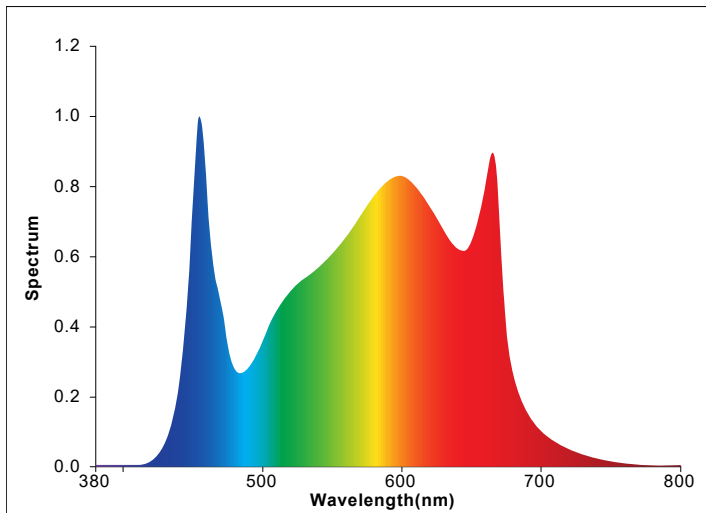

MAX YIELD · SUPERIOR QUALITY

CULTIV8R X SERIES — CLX-2496

Color & Photo Parameters

Correlated Color Temperature (CCT)

Full Spectrum

Color Rendering Index (CRI/Ra)

>80

Light Output

Adjustable

Lumen Maintainance

90% @ 36,000 Hours

Efficacy

2.6 $\mu\text{mol}/\text{J}$

Photosynthetic Photo Flux

2,496 $\mu\text{mol}/\text{s}$

General Parameters