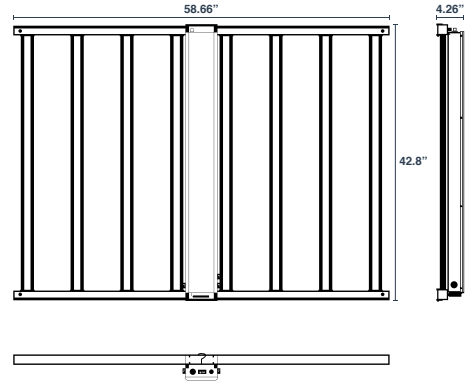

Color & Photo Parameters

Correlated Color Temperature (CCT)

Full Spectrum

Color Rendering Index (CRI/Ra)

>80

Light Output

Adjustable

Lumen Maintainance

90% @ 36,000 Hours

Efficacy

2.6 $\mu\text{mol}/\text{J}$

Photosynthetic Photo Flux

2,496 $\mu\text{mol}/\text{s}$

General Parameters

Part number

CL-CultiV8

Light Source

LED

Power

960W

Input Voltage

120~277 V, 50/60 HZ

Input Current @ 100%

8A @ 120V, 4A @ 240V, 3.47A @ 277V

Mounting Height

$\geq 6"$ Above Plant Canopy

Dimming

1-10VDC

Light Distribution

120°

Lifetime

50,000 Hours

Power

>0.9

Certifications

ETL

Length x Width x Height, Weight

58.66" x 42.8" x 4.26", 36lbs

IP Rating

IP65

Operating Environment

-40°F~122°F

Housing

Aluminum Alloy

Warranty

5 Years