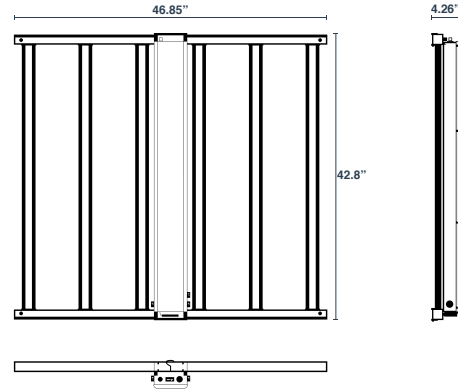

CULTIV8R X SERIES — CLX-1820

Color & Photo Parameters

Correlated Color Temperature (CCT)

Full Spectrum

Color Rendering Index (CRI/Ra)

>80

Light Output

Adjustable

Lumen Maintainance

90% @ 36,000 Hours

Efficacy

2.6 $\mu\text{mol}/\text{J}$

Photosynthetic Photo Flux

1,820 $\mu\text{mol}/\text{s}$

General Parameters

Part number

CL-CultiV6

Light Source

LED

Power

700W

Input Voltage

120~277 V, 50/60 HZ

Input Current @ 100%

5.83A @ 120V, 2.92A @ 240V, 2.53A @ 277V

Mounting Height

$\geq 6"$ Above Plant Canopy

Dimming

1-10VDC

Light Distribution

120°

Lifetime

50,000 Hours

Power

>0.9

Certifications

ETL

Length x Width x Height, Weight

46.85" x 42.8" x 4.26", 30lbs

IP Rating

IP65

Operating Environment

-40°F~122°F

Housing

Aluminum Alloy

Warranty

5 Years