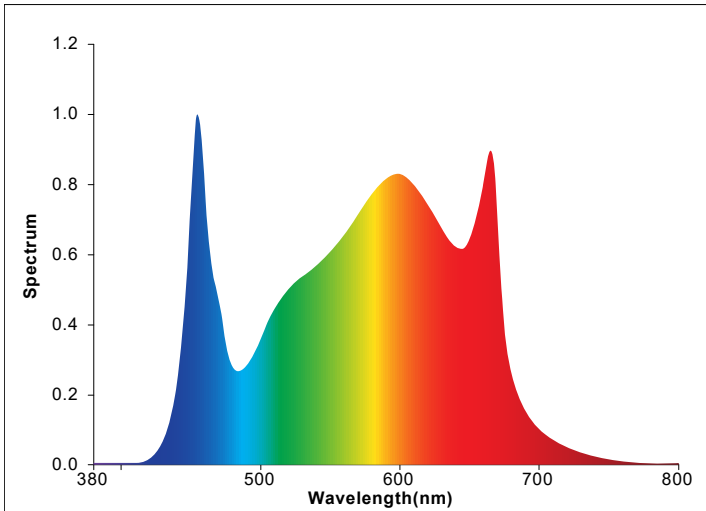

**MAX YIELD · SUPERIOR QUALITY**

### Color & Photo Parameters

Correlated Color Temperature (CCT)

Full Spectrum

Color Rendering Index (CRI/Ra)

>80

Light Output

Adjustable

Lumen Maintainance

90% @ 36,000 Hours

Efficacy

2.6  $\mu\text{mol}/\text{J}$

Photosynthetic Photo Flux

1,820  $\mu\text{mol}/\text{s}$