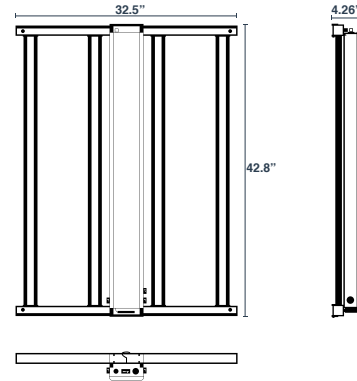

CULTIV8R X SERIES — CLX-1248

Color & Photo Parameters

Correlated Color Temperature (CCT)

Full Spectrum

Color Rendering Index (CRI/Ra)

>80

Light Output

Adjustable

Lumen Maintainance

90% @ 36,000 Hours

Efficacy

2.6 $\mu\text{mol}/\text{J}$

Photosynthetic Photo Flux

1,248 $\mu\text{mol}/\text{s}$

General Parameters

Part number

CL-CultiV4

Light Source

LED

Power

480W

Input Voltage

120~277 V, 50/60 HZ

Input Current @ 100%

4A @ 120V, 2A @ 240V, 1.73A @ 277V

Mounting Height

$\geq 6"$ Above Plant Canopy

Dimming

1-10VDC

Light Distribution

120°

Lifetime

50,000 Hours

Power

>0.9

Certifications

ETL

Length x Width x Height, Weight

32.5" x 42.8" x 4.26", 23lbs

IP Rating

IP65

Operating Environment

-40°F~122°F

Housing

Aluminum Alloy

Warranty

5 Years