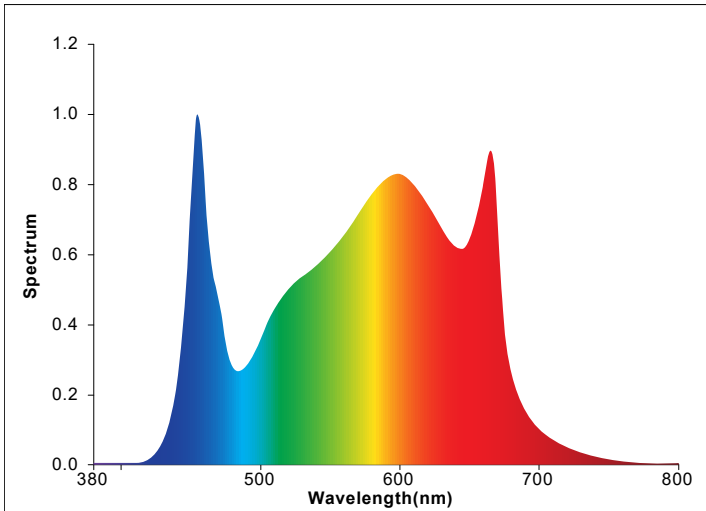

MAX YIELD · SUPERIOR QUALITY

CULTIV8R X SERIES — CLX-1248

Color & Photo Parameters

Correlated Color Temperature (CCT)

Full Spectrum

Color Rendering Index (CRI/Ra)

>80

Light Output

Adjustable

Lumen Maintainance

90% @ 36,000 Hours

Efficacy

2.6 $\mu\text{mol}/\text{J}$

Photosynthetic Photo Flux

1,248 $\mu\text{mol}/\text{s}$

General Parameters